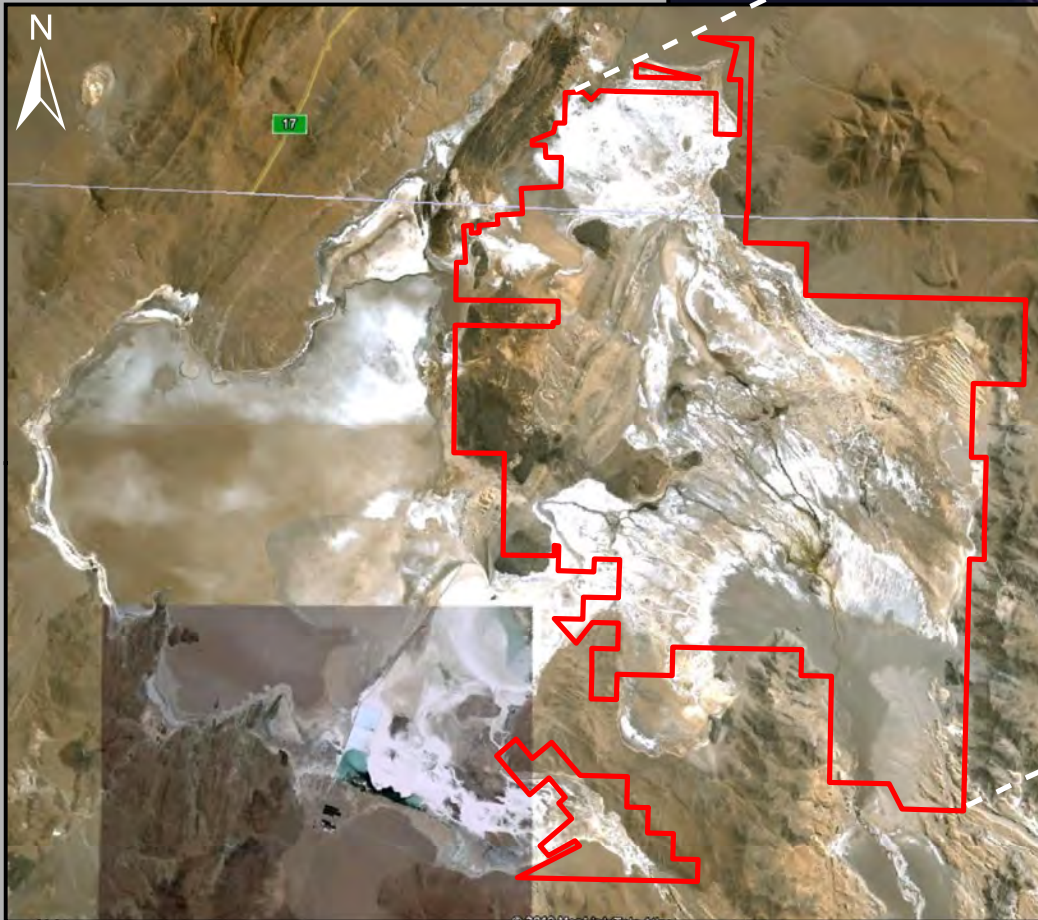

Sal de Vida Property Outline
391.61 sq km

City of Vancouver Boundary
114.67 sq km

Satellite image of Sal De Vida Project, Argentina, showing property extents

Satellite image of Greater Vancouver & Lower Mainland, BC illustrating comparative size and extents of Sal De Vida Property