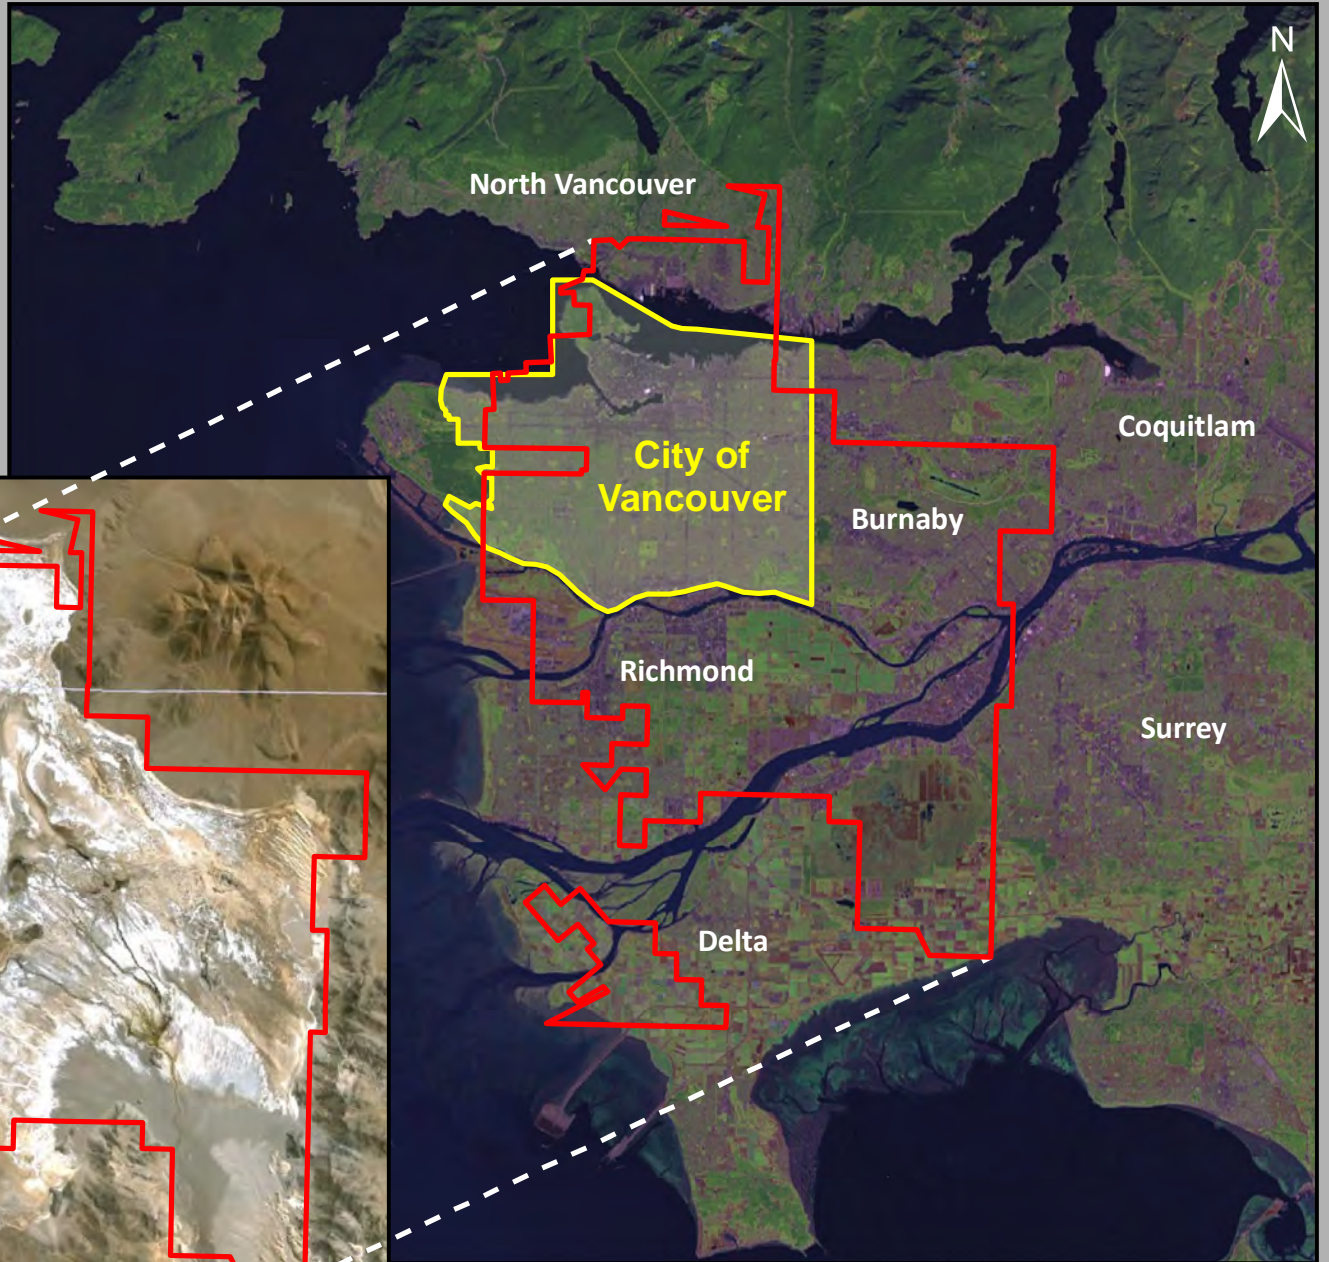

Sal de Vida Property Outline
391.61 sq km

City of Vancouver Boundary
114.67 sq km

Satellite image of Sal De Vida Project, Argentina, showing property extents

Satellite image of Greater Vancouver & Lower Mainland, BC illustrating comparative size and extents of Sal De Vida Property